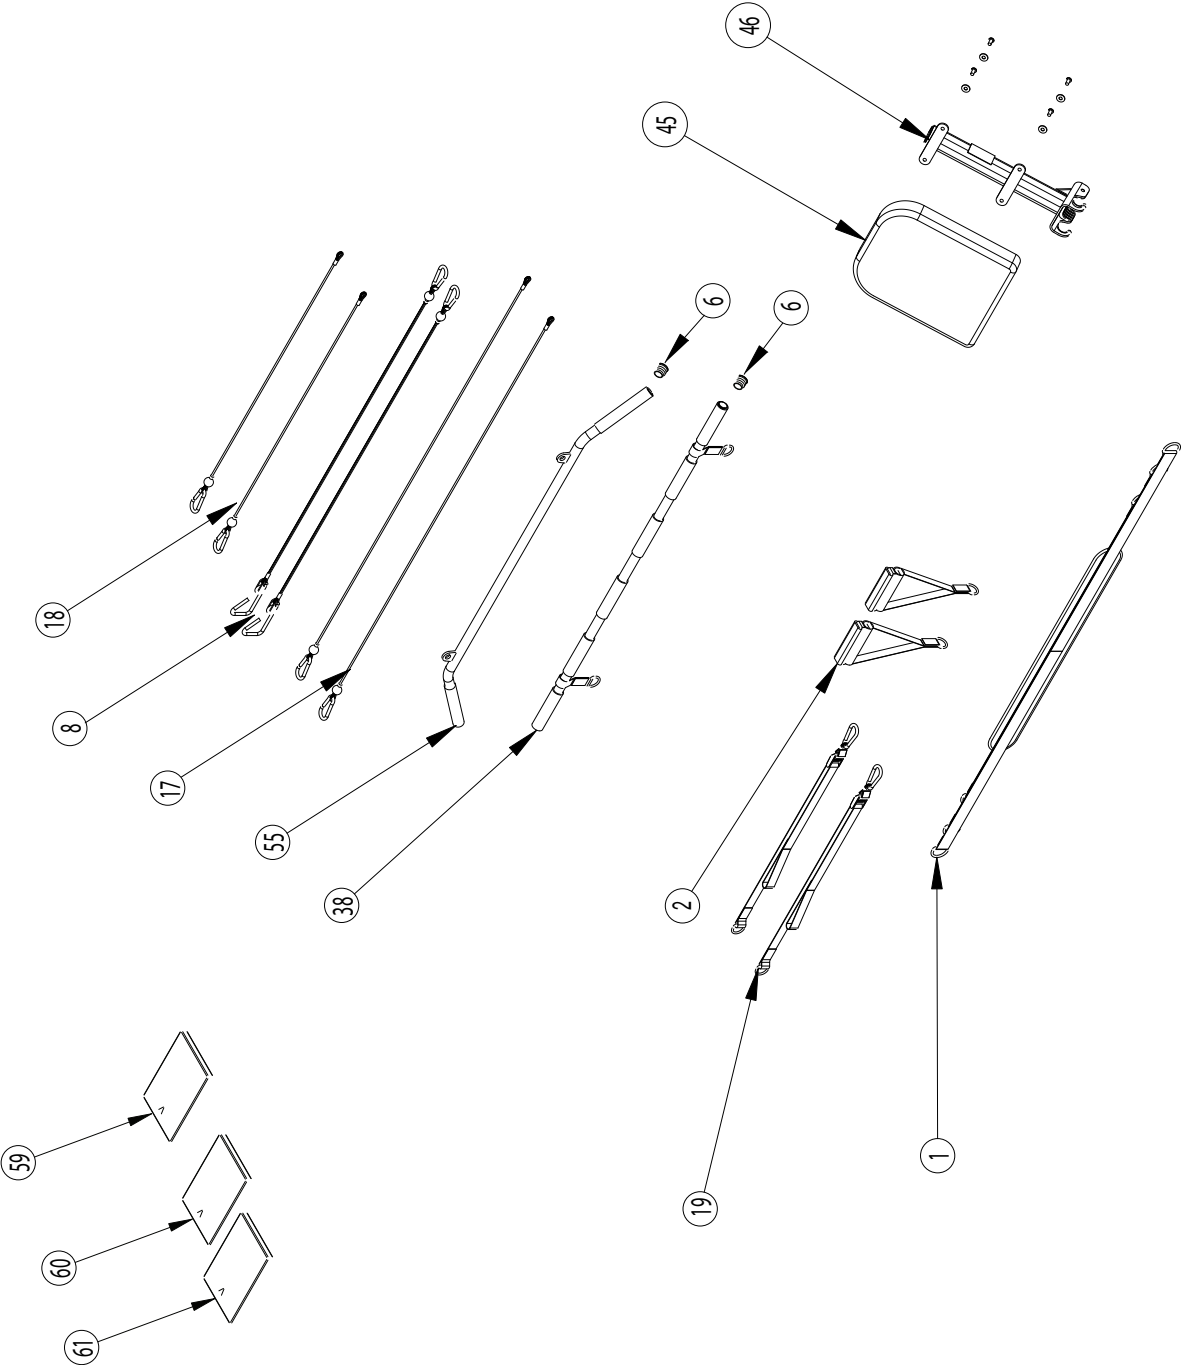

Bowflex Blaze Exploded Views

Bowflex Blaze Exploded Views

Bowflex Blaze Exploded Views

Bowflex Blaze

BOX 1 210# ROD BOX

REF	DESCRIPTION	PART #
1	Belt, Adjustable, Leg Press	12341
2	Adj Handgrip (Pair)	17100
3	1-3/4 x 2 End Cap	10083
4	Lat Cable Storage Grommet	10089
5	2x3 Foot w/Screw	10813
6	1" Flat Round End Cap	11418
7	Foot Frame End Cap	11419
8	Cable, Rod Warranty Kit, Pr	11852
9	3"x1-3/4" Tube End Cap	12357
10	Left Incline Rest Back	12439
11	Pulley Alignment Kit	17016
12	Sport Upper Lat Tower Assy	17045
13	Rear Leg Base Assy w/Feet	17051
14	Pin, Ball Detent, Leg Ext	17061
15	Sport 386mm Foam Roller Tube	17063
16	Sport 455mm Foam Roller Tube	17064
17	Spt Lat Cable Wrnty Kit (Pair)	17067
18	Spt Squat Cable Wrnty Kit(2)	17077
19	Squat Straps Wrnty Assy	17082
NP	Sport Pin Assy w/Foam and HW	17097
21	1" Thick Bumper w/Screw	17313
22	SNAPHOOK,LARGE,	50334
23	Right Incline Rest Back	51001
24	Left Frame Assy	51014
25	Elite Seat Rail Assy w/Bshng	51056
26	Elite Bench Assy w/Stiffener	51058
NP	Elite Incln Bracket Assy w/HW	51061
28	Right Frame Assy	51063
29	Elite Lower Lat Tower Assy	51073
30	FOAM ROLLER 150MMX90MM	51075
31	Rod Box Frame w/Labels assy	51246
32	Spt-Euro 102mm Pull Assy w/Lhw	51305
33	Elite Base Frame Assy	51329
34	Spt-Euro Leg Ext Y Cable Assy	51381
NP	Leg Ext Pivot Bushing	90189
36	Transport Wheel Assy	90211
37	3/4 End Cap	90218
38	48",W/FOAM GRIPS,BLACK BAR	90650

R1	Holder, Rod Pack	10046
R2	Cap, End 5#	80208
R3	Cap, End 10#	80209
R4	Cap, End 30#	80210
R5	Cap, End 50#	80211
R7	Screw, #10 x 3/4"	90208
R8	Rod, 5# Tested W/ S&C	95701
R9	Rod, 10# Tested W/ S&C	95702
R10	Rod, 30# Tested W/ S&C	95703
R11	Rod, 50# Tested W/ S&C	95704