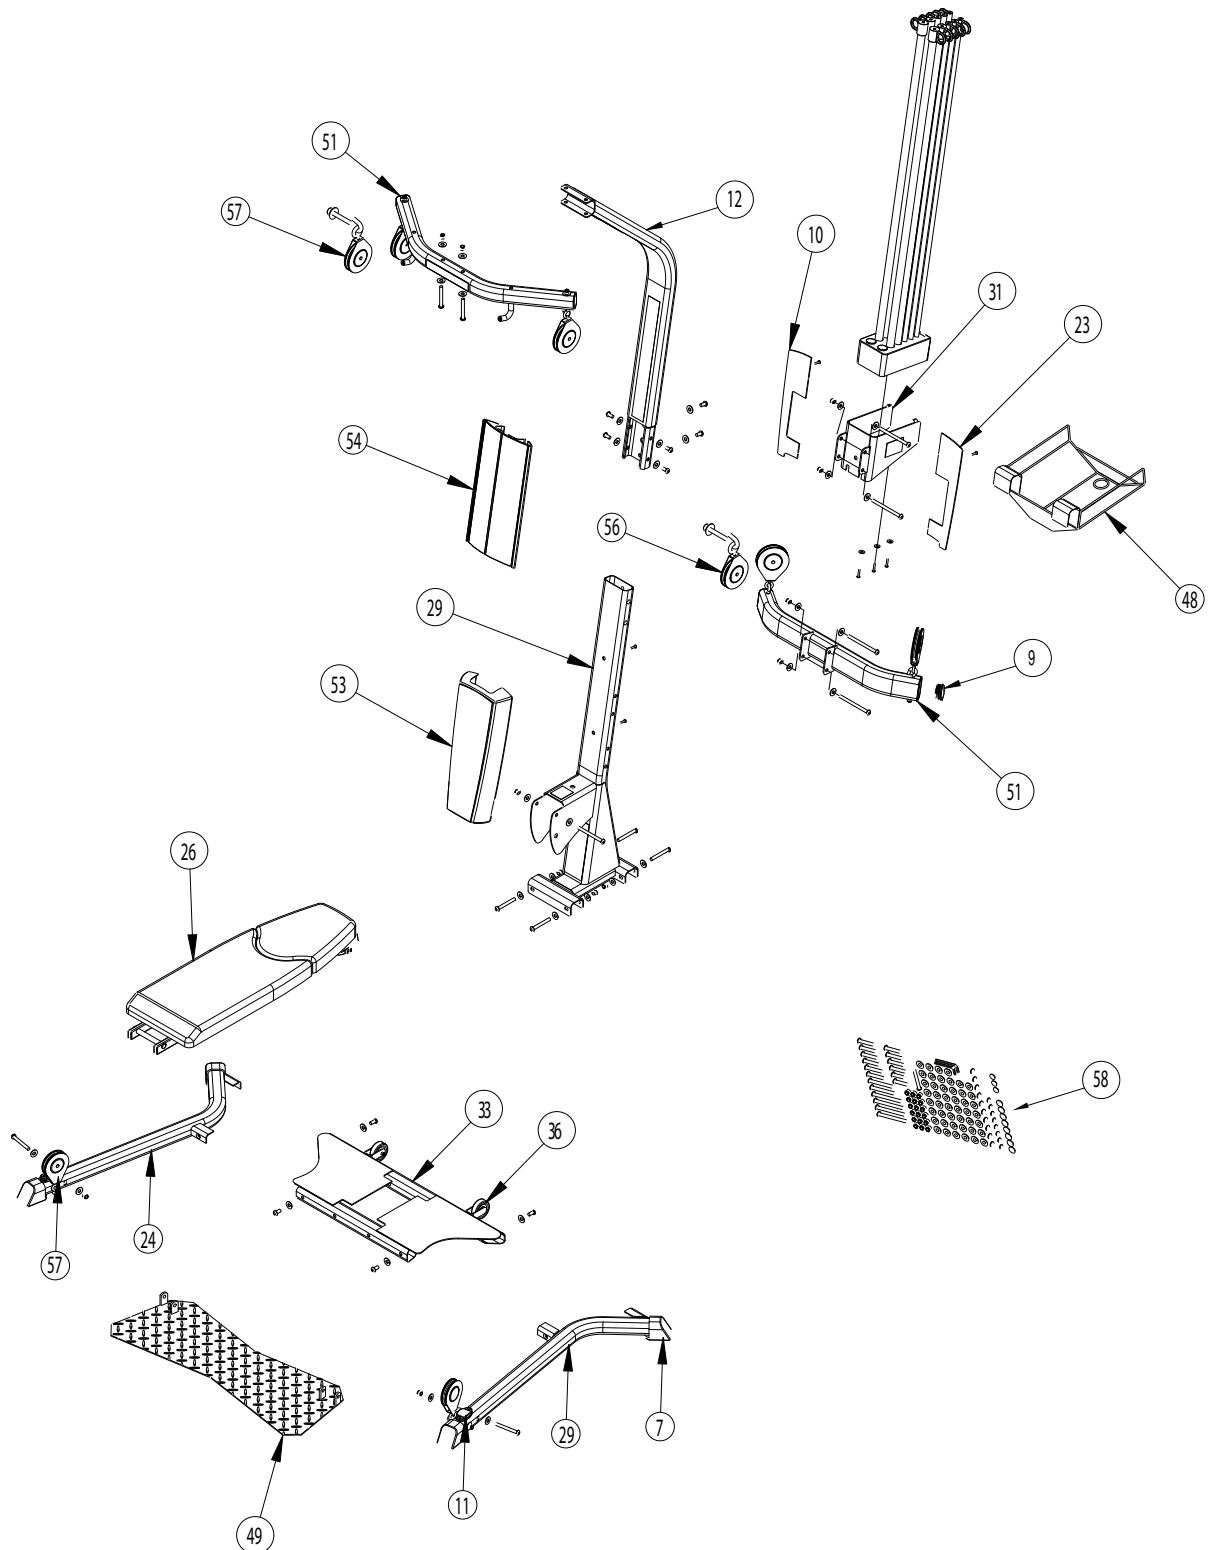

Bowflex Blaze Exploded Views

Bowflex Blaze Exploded Views

Bowflex Blaze Exploded Views

Bowflex Blaze

BOX 1 210# ROD BOX

REF	DESCRIPTION	PART #
1	Belt, Adjustable, Leg Press	12341
2	Adj Handgrip (Pair)	17100
3	1-3/4 x 2 End Cap	10083
4	Lat Cable Storage Grommet	10089
5	2x3 Foot w/Screw	10813
6	1" Flat Round End Cap	11418
7	Foot Frame End Cap	11419
8	Cable, Rod Warranty Kit, Pr	11852
9	3"x1-3/4" Tube End Cap	12357
10	Left Incline Rest Back	12439
11	Pulley Alignment Kit	17016
12	Sport Upper Lat Tower Assy	17045
13	Rear Leg Base Assy w/Feet	17051
14	Pin, Ball Detent, Leg Ext	17061
15	Sport 386mm Foam Roller Tube	17063
16	Sport 455mm Foam Roller Tube	17064
17	Spt Lat Cable Wrnty Kit (Pair)	17067
18	Spt Squat Cable Wrnty Kit(2)	17077
19	Squat Straps Wrnty Assy	17082
NP	Sport Pin Assy w/Foam and HW	17097
21	1" Thick Bumper w/Screw	17313
22	SNAPHOOK,LARGE,	50334
23	Right Incline Rest Back	51001
24	Left Frame Assy	51014
25	Elite Seat Rail Assy w/Bshng	51056
26	Elite Bench Assy w/Stiffener	51058
NP	Elite Incln Bracket Assy w/HW	51061
28	Right Frame Assy	51063
29	Elite Lower Lat Tower Assy	51073
30	FOAM ROLLER 150MMX90MM	51075
31	Rod Box Frame w/Labels assy	51246
32	Spt-Euro 102mm Pull Assy w/Lhw	51305
33	Elite Base Frame Assy	51329
34	Spt-Euro Leg Ext Y Cable Assy	51381
NP	Leg Ext Pivot Bushing	90189
36	Transport Wheel Assy	90211
37	3/4 End Cap	90218
38	48",W/FOAM GRIPS,BLACK BAR	90650

R1	Holder, Rod Pack	10046
R2	Cap, End 5#	80208
R3	Cap, End 10#	80209
R4	Cap, End 30#	80210
R5	Cap, End 50#	80211
R7	Screw, #10 x 3/4"	90208
R8	Rod, 5# Tested W/ S&C	95701
R9	Rod, 10# Tested W/ S&C	95702
R10	Rod, 30# Tested W/ S&C	95703
R11	Rod, 50# Tested W/ S&C	95704