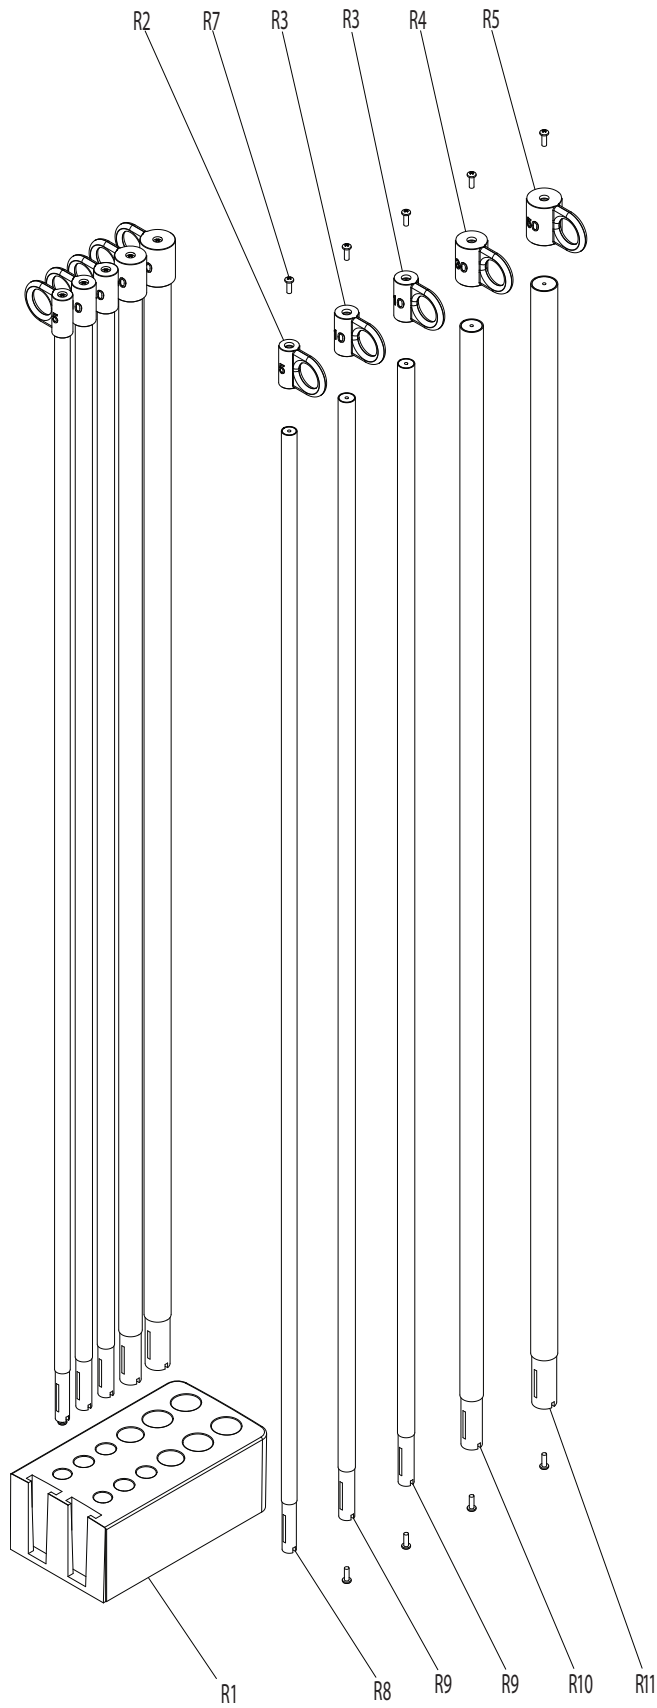

Bowflex Blaze Exploded Views

Bowflex Blaze Exploded Views

Bowflex Blaze Exploded Views

Bowflex Blaze

BOX 1 210# ROD BOX

REF	DESCRIPTION	PART #
1	Belt, Adjustable, Leg Press	12341
2	Adj Handgrip (Pair)	17100
3	1-3/4 x 2 End Cap	10083
4	Lat Cable Storage Grommet	10089
5	2x3 Foot w/Screw	10813
6	1" Flat Round End Cap	11418
7	Foot Frame End Cap	11419
8	Cable, Rod Warranty Kit, Pr	11852
9	3"x1-3/4" Tube End Cap	12357
10	Left Incline Rest Back	12439
11	Pulley Alignment Kit	17016
12	Sport Upper Lat Tower Assy	17045
13	Rear Leg Base Assy w/Feet	17051
14	Pin, Ball Detent, Leg Ext	17061
15	Sport 386mm Foam Roller Tube	17063
16	Sport 455mm Foam Roller Tube	17064
17	Spt Lat Cable Wrnty Kit (Pair)	17067
18	Spt Squat Cable Wrnty Kit(2)	17077
19	Squat Straps Wrnty Assy	17082
NP	Sport Pin Assy w/Foam and HW	17097
21	1" Thick Bumper w/Screw	17313
22	SNAPHOOK,LARGE,	50334
23	Right Incline Rest Back	51001
24	Left Frame Assy	51014
25	Elite Seat Rail Assy w/Bshng	51056
26	Elite Bench Assy w/Stiffener	51058
NP	Elite Incln Bracket Assy w/HW	51061
28	Right Frame Assy	51063
29	Elite Lower Lat Tower Assy	51073
30	FOAM ROLLER 150MMX90MM	51075
31	Rod Box Frame w/Labels assy	51246
32	Spt-Euro 102mm Pull Assy w/Lhw	51305
33	Elite Base Frame Assy	51329
34	Spt-Euro Leg Ext Y Cable Assy	51381
NP	Leg Ext Pivot Bushing	90189
36	Transport Wheel Assy	90211
37	3/4 End Cap	90218
38	48",W/FOAM GRIPS,BLACK BAR	90650

R1	Holder, Rod Pack	10046
R2	Cap, End 5#	80208
R3	Cap, End 10#	80209
R4	Cap, End 30#	80210
R5	Cap, End 50#	80211
R7	Screw, #10 x 3/4"	90208
R8	Rod, 5# Tested W/ S&C	95701
R9	Rod, 10# Tested W/ S&C	95702
R10	Rod, 30# Tested W/ S&C	95703
R11	Rod, 50# Tested W/ S&C	95704